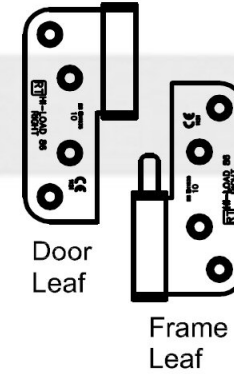

LEFT HAND
H086-LR

RIGHT HAND
H086-RR

Description	Grade 10 Lift-off Hinges
Size	85 x 76 x 2.64mm
Unit of Sale	Each