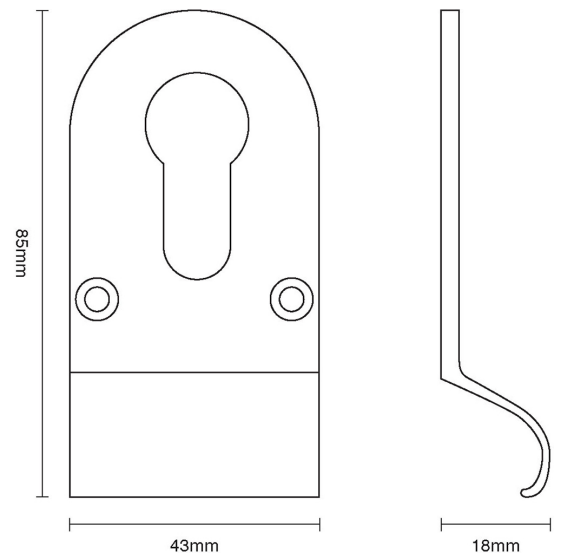

Available in all Croft finishes & patinas