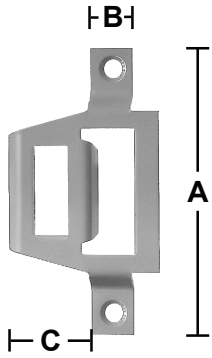

SIDE HUNG WINDOWS

SIDE RECEIVERS

SIDE RECEIVER WITH NIGHT VENTILATION
(Not to be used with shootbolts)

BJ Waller Part No.	IPA Part No.	A mm	B mm	C mm
23-203806	23452/10211	78.5	12	24

Material thickness: 1.5mm
Screw No: 3.5

SIDE RECEIVER

BJ Waller Part No.	IPA Part No.	A mm	B mm	C mm
23-201206	23450/10211	78.5	12	24

Material thickness: 1.5mm
Screw No: 3.5