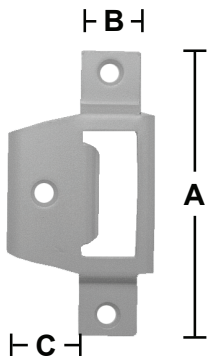

SIDE HUNG WINDOWS

SIDE RECEIVERS

SIDE RECEIVER WITH NIGHT VENTILATION
(Not to be used with shootbolts)

BJ Waller Part No.	IPA Part No.	A mm	B mm	C mm
23-203806	23452/10211	78.5	12	24

Material thickness: 1.5mm
Screw No: 3.5

SIDE RECEIVER

BJ Waller Part No.	IPA Part No.	A mm	B mm	C mm
23-201206	23450/10211	78.5	12	24

Material thickness: 1.5mm
Screw No: 3.5