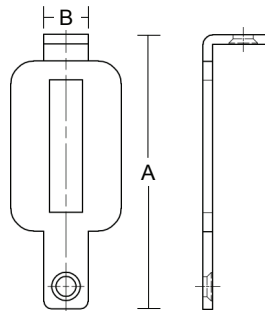

SIDE HUNG WINDOWS

SHOOTBOLTS

TOP SHOOTBOLT

BOTTOM SHOOTBOLT

BJ Waller Part No.	IPA Part No.	A mm	B mm
23.205106	23780/00211	160	16

Face plate: 16/17mm
Faceplate thickness: 2.5mm
Screw No: 4

TOP RECEIVER

BOTTOM RECEIVER

BJ Waller Part No.	IPA Part No.	Position	A mm	B mm
23.207706	3030486	Top	72.5	12
23.207606	3030487	Bottom	72.5	12

Material thickness: 2.5mm
Screw No: 3.5

PLASTIC RECEIVER

BJ Waller Part No.	IPA Part No.	A mm	B mm
23.505206	23340/90561	28	14