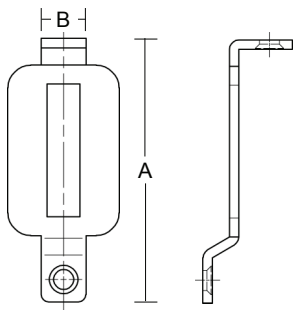

SIDE HUNG WINDOWS

SHOOTBOLTS

TOP SHOOTBOLT

BOTTOM SHOOTBOLT

BJ Waller Part No.	IPA Part No.	A mm	B mm
23.205106	23780/00211	160	16

Face plate: 16/17mm
Faceplate thickness: 2.5mm
Screw No: 4

TOP RECEIVER

BOTTOM RECEIVER

BJ Waller Part No.	IPA Part No.	Position	A mm	B mm
23.207706	3030486	Top	72.5	12
23.207606	3030487	Bottom	72.5	12

Material thickness: 2.5mm
Screw No: 3.5

PLASTIC RECEIVER

BJ Waller Part No.	IPA Part No.	A mm	B mm
23.505206	23340/90561	28	14