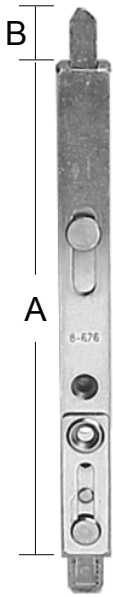

SIDE HUNG WINDOWS

SHOOTBOLTS

TOP SHOOTBOLT

BOTTOM SHOOTBOLT

BJ Waller Part No.	IPA Part No.	A mm	B mm
23.205106	23780/00211	160	16

Face plate: 16/17mm
Faceplate thickness: 2.5mm
Screw No: 4

TOP RECEIVER

BOTTOM RECEIVER

BJ Waller Part No.	IPA Part No.	Position	A mm	B mm
23.207706	3030486	Top	72.5	12
23.207606	3030487	Bottom	72.5	12

Material thickness: 2.5mm
Screw No: 3.5

PLASTIC RECEIVER

BJ Waller Part No.	IPA Part No.	A mm	B mm
23.505206	23340/90561	28	14