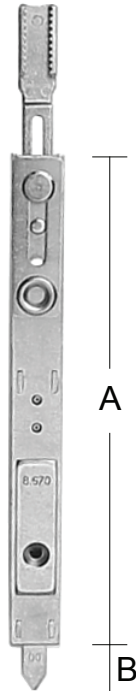

SIDE HUNG WINDOWS

SHOOTBOLTS

TOP SHOOTBOLT

BOTTOM SHOOTBOLT

BJ Waller Part No.	IPA Part No.	A mm	B mm
23.205106	23780/00211	160	16

Face plate: 16/17mm
Faceplate thickness: 2.5mm
Screw No: 4

TOP RECEIVER

BOTTOM RECEIVER

BJ Waller Part No.	IPA Part No.	Position	A mm	B mm
23.207706	3030486	Top	72.5	12
23.207606	3030487	Bottom	72.5	12

Material thickness: 2.5mm
Screw No: 3.5

PLASTIC RECEIVER

BJ Waller Part No.	IPA Part No.	A mm	B mm
23.505206	23340/90561	28	14