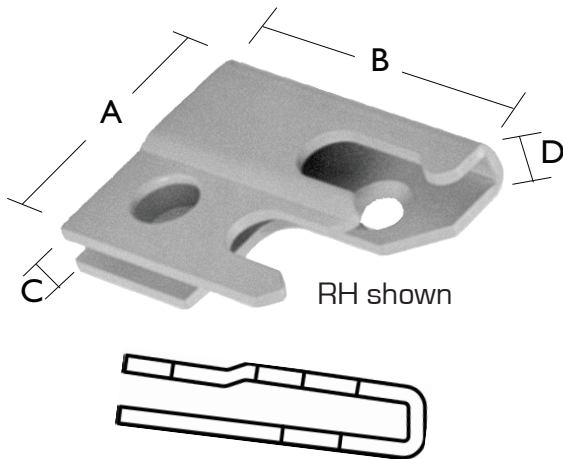

TOP HUNG WINDOWS

MUSHROOM RECEIVER AND GUIDE

MUSHROOM RECEIVER

BJ Waller part no.	IPA Part No.	Hand	A mm	B mm	C mm	D mm
23.203306	23190/80861	RH	32.5	40	7	8
23.204606	23190 special	LH	32.5	40	7	8

Typically use 2 x RH per Espagnolette

Screw No: 4

GUIDE

BJ Waller part no.	IPA Part No.	A mm	B mm	C mm
23.202906	23180/90562	38	30	8

Screw No: 4