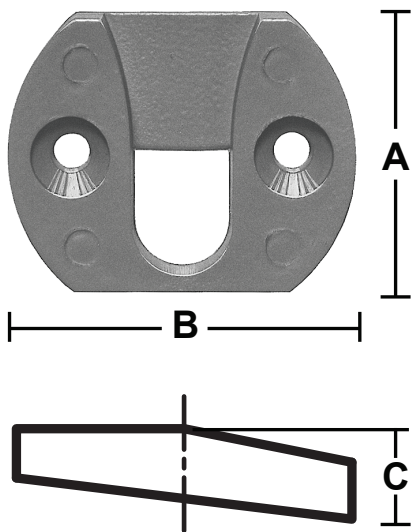

TOP HUNG WINDOWS

MUSHROOM RECEIVER AND GUIDE

MUSHROOM RECEIVER

BJ Waller part no.	IPA Part No.	Hand	A mm	B mm	C mm	D mm
23.203306	23190/80861	RH	32.5	40	7	8
23.204606	23190 special	LH	32.5	40	7	8

Typically use 2 x RH per Espagnolette

Screw No: 4

GUIDE

BJ Waller part no.	IPA Part No.	A mm	B mm	C mm
23.202906	23180/90562	38	30	8

Screw No: 4