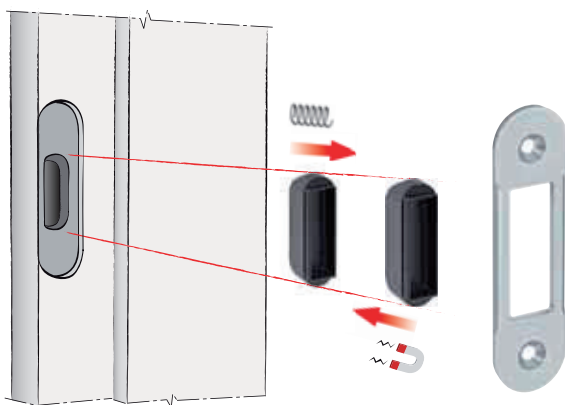

POLARIS LOCK

Clean-Line Design

There are no protrusions on the lock front as the spring latch retracts into the casing and therefore sits perfectly flush with the face plate / door panel.

Symmetric Spring Latch

The magnetic, symmetric spring latch is non-handed (no need for reversing of the spring latch bolt).

Interchangeability of Easy-Matic strikers on rebated and flush frames

Example of profile on rebated frame

Milling on rebated frame

POLARIS LOCK

EURO PROFILE SASHLOCK

BJ Waller Part No.	Description	Backset Size
4.60113	Satin Chrome Polaris Mortice Latch, Euro Profile Sash Lock, 85mm Centres	60mm

Description

A magnetic, flush-mounted Euro Profile lock case, with no protrusions on the lock front as the spring latch retracts into the casing and therefore sits perfectly flush with the face plate / door panel.

Description

A magnetic flush-mounted latch / bathroom lock, with no protrusions on the lock front as the spring latch retracts into the casing and therefore sits perfectly flush with the face plate / door panel.