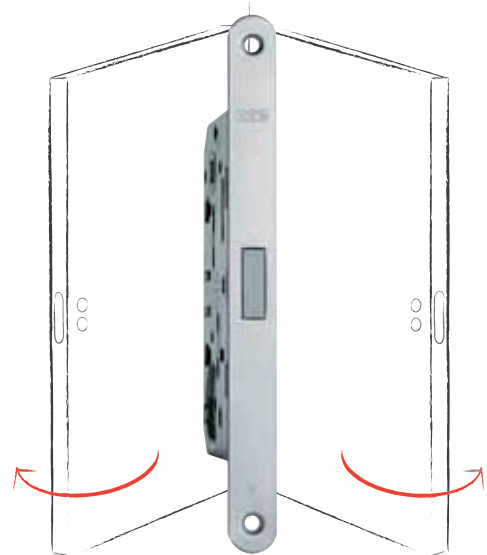

POLARIS LOCK

Clean-Line Design

There are no protrusions on the lock front as the spring latch retracts into the casing and therefore sits perfectly flush with the face plate / door panel.

Symmetric Spring Latch

The magnetic, symmetric spring latch is non-handed (no need for reversing of the spring latch bolt).

Interchangeability of Easy-Matic strikers on rebated and flush frames

Example of profile on rebated frame

Milling on rebated frame

POLARIS LOCK

EURO PROFILE SASHLOCK

BJ Waller Part No.	Description	Backset Size
4.60113	Satin Chrome Polaris Mortice Latch, Euro Profile Sash Lock, 85mm Centres	60mm

Description

A magnetic, flush-mounted Euro Profile lock case, with no protrusions on the lock front as the spring latch retracts into the casing and therefore sits perfectly flush with the face plate / door panel.

Description

A magnetic flush-mounted latch / bathroom lock, with no protrusions on the lock front as the spring latch retracts into the casing and therefore sits perfectly flush with the face plate / door panel.