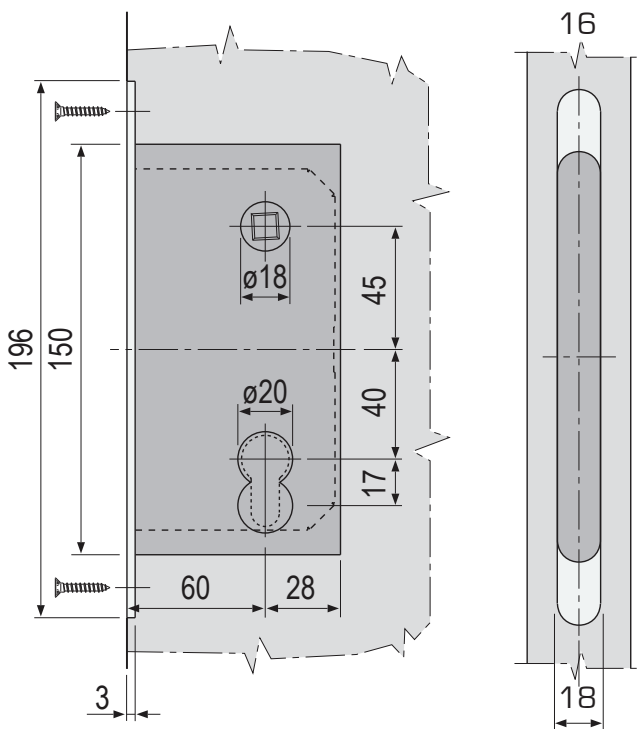

POLARIS LOCK

Clean-Line Design

There are no protrusions on the lock front as the spring latch retracts into the casing and therefore sits perfectly flush with the face plate / door panel.

Symmetric Spring Latch

Milling on rebated frame

POLARIS LOCK

EURO PROFILE SASHLOCK

BJ Waller Part No.	Description	Backset Size
4.60113	Satin Chrome Polaris Mortice Latch, Euro Profile Sash Lock, 85mm Centres	60mm

Description

A magnetic, flush-mounted Euro Profile lock case, with no protrusions on the lock front as the spring latch retracts into the casing and therefore sits perfectly flush with the face plate / door panel.

The Euro profile cylinder locks the latch also functioning as a bolt but leaving the handle free to operate.

Drilling Diagram

Product Dimensions

POLARIS LOCK

LATCH/BATHROOM LOCK

BJ Waller Part No.	Description	Backset Size
7.30113	Satin Chrome Polaris Mortice Latch, Bathroom Lock with 8mm Follower	60mm