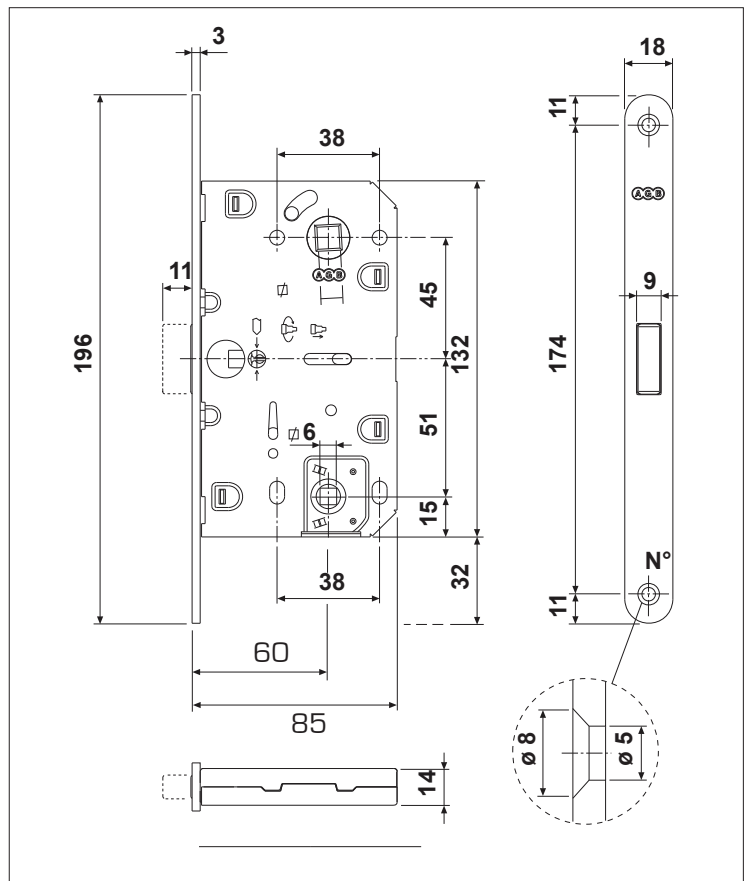

Milling on rebated frame

POLARIS LOCK

EURO PROFILE SASHLOCK

BJ Waller Part No.	Description	Backset Size
4.60113	Satin Chrome Polaris Mortice Latch, Euro Profile Sash Lock, 85mm Centres	60mm

Description

A magnetic, flush-mounted Euro Profile lock case, with no protrusions on the lock front as the spring latch retracts into the casing and therefore sits perfectly flush with the face plate / door panel.

The Euro profile cylinder locks the latch also functioning as a bolt but leaving the handle free to operate.

Drilling Diagram

Product Dimensions

POLARIS LOCK

LATCH/BATHROOM LOCK

BJ Waller Part No.	Description	Backset Size
7.30113	Satin Chrome Polaris Mortice Latch, Bathroom Lock with 8mm Follower	60mm

Description

A magnetic flush-mounted latch / bathroom lock, with no protrusions on the lock front as the spring latch retracts into the casing and therefore sits perfectly flush with the face plate / door panel.

Product Dimensions

**BJ Waller Ltd,
20 Wilburton Road
Stretham, Ely
Cambridgeshire
CB6 3LN
Tel: 01353 647111
Fax: 01353 648899
Email: sales@bjwaller.co.uk
Web: www.bjwaller.co.uk**