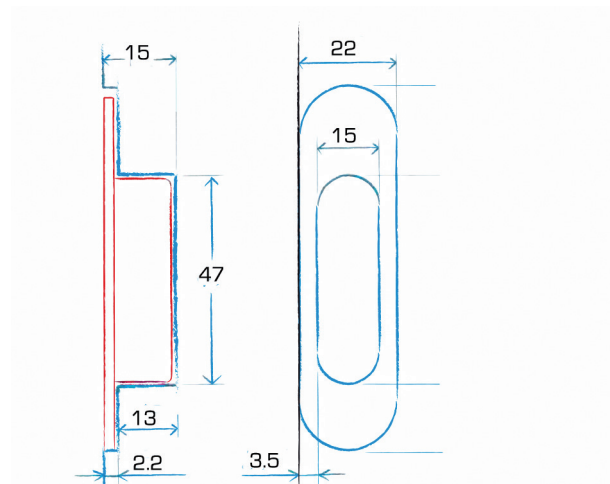

POLARIS LOCK

Clean-Line Design

There are no protrusions on the lock front as the spring latch retracts into the casing and therefore sits perfectly flush with the face plate / door panel.

Symmetric Spring Latch

The magnetic, symmetric spring latch is non-handed (no need for reversing of the spring latch bolt).

Interchangeability of Easy-Matic strikers on rebated and flush frames

Example of profile on rebated frame

Milling on rebated frame

POLARIS LOCK

EURO PROFILE SASHLOCK

BJ Waller Part No.	Description	Backset Size
4.60113	Satin Chrome Polaris Mortice Latch, Euro Profile Sash Lock, 85mm Centres	60mm

Description

A magnetic, flush-mounted Euro Profile lock case, with no protrusions on the lock front as the spring latch retracts into the casing and therefore sits perfectly flush with the face plate / door panel.

The Euro profile cylinder locks the latch also functioning as a bolt but leaving the handle free to operate.

Drilling Diagram

Product Dimensions

POLARIS LOCK

LATCH/BATHROOM LOCK

BJ Waller Part No.	Description	Backset Size
7.30113	Satin Chrome Polaris Mortice Latch, Bathroom Lock with 8mm Follower	60mm