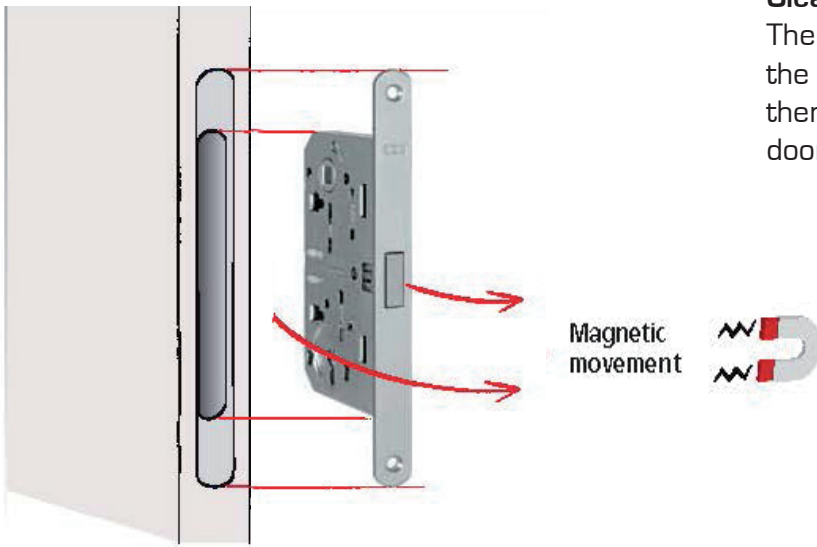

The Polaris locks are particularly suited for internal doors thanks to its lean look and modern design. With its magnetic latch bolt and keep the operation is amazingly smooth and quiet.

With the sleek 18mm wide face plate, minimalistic magnetic keep and its magnetic latch bolt, that sits flush to the door when open, it looks good too!

POLARIS LOCK

Clean-Line Design

There are no protrusions on the lock front as the spring latch retracts into the casing and therefore sits perfectly flush with the face plate / door panel.

Symmetric Spring Latch

The magnetic, symmetric spring latch is non-handed (no need for reversing of the spring latch bolt).

Interchangeability of Easy-Matic strikers on rebated and flush frames

Example of profile on rebated frame

Milling on rebated frame

POLARIS LOCK

EURO PROFILE SASHLOCK

BJ Waller Part No.	Description	Backset Size
4.60113	Satin Chrome Polaris Mortice Latch, Euro Profile Sash Lock, 85mm Centres	60mm

Description

A magnetic, flush-mounted Euro Profile lock case, with no protrusions on the lock front as the spring latch retracts into the casing and therefore sits perfectly flush with the face plate / door panel.