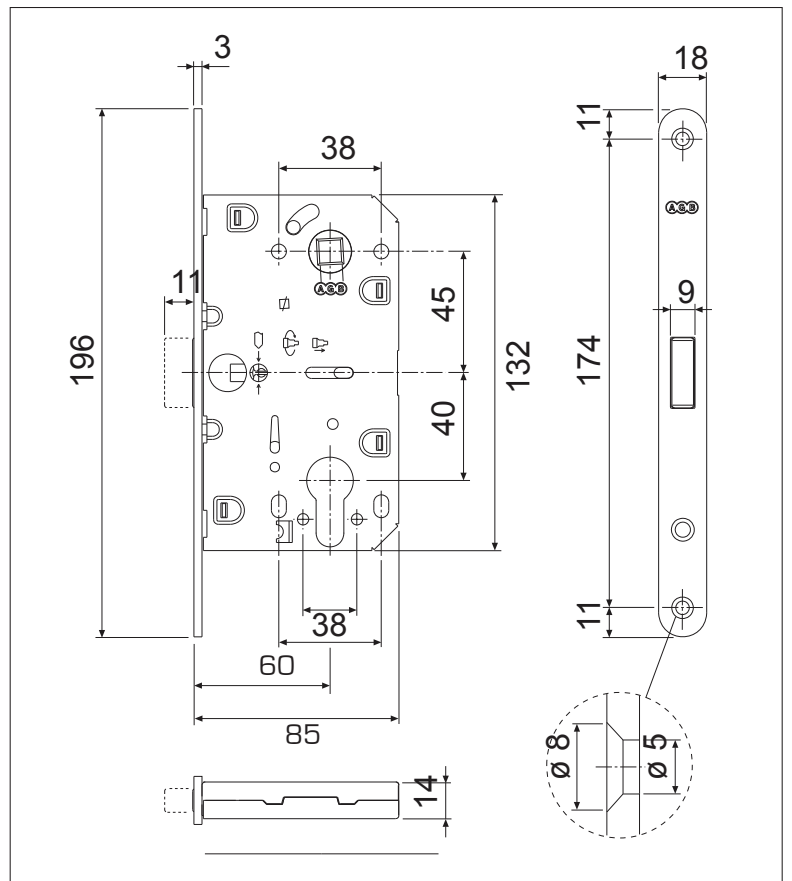

Milling on rebated frame

POLARIS LOCK

EURO PROFILE SASHLOCK

BJ Waller Part No.	Description	Backset Size
4.60113	Satin Chrome Polaris Mortice Latch, Euro Profile Sash Lock, 85mm Centres	60mm

Description

A magnetic, flush-mounted Euro Profile lock case, with no protrusions on the lock front as the spring latch retracts into the casing and therefore sits perfectly flush with the face plate / door panel.

The Euro profile cylinder locks the latch also functioning as a bolt but leaving the handle free to operate.

Drilling Diagram

Product Dimensions

POLARIS LOCK

LATCH/BATHROOM LOCK

BJ Waller Part No.	Description	Backset Size
7.30113	Satin Chrome Polaris Mortice Latch, Bathroom Lock with 8mm Follower	60mm

Description

A magnetic flush-mounted latch / bathroom lock, with no protrusions on the lock front as the spring latch retracts into the casing and therefore sits perfectly flush with the face plate / door panel.