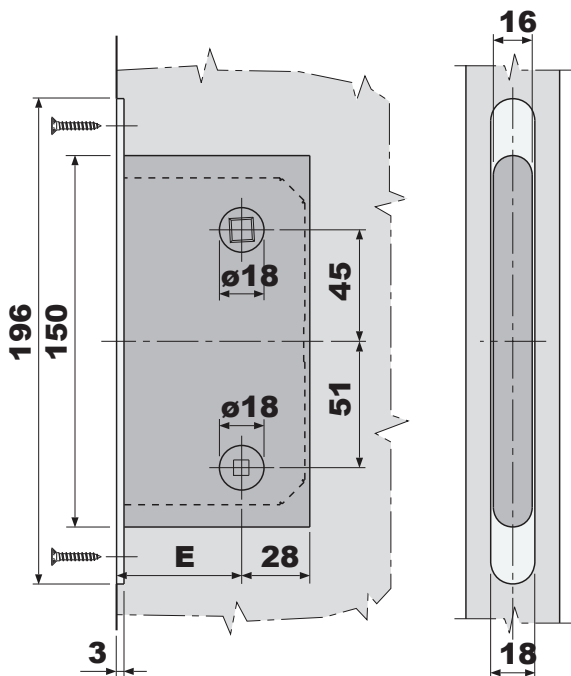

Description

A magnetic flush-mounted latch / bathroom lock, with no protrusions on the lock front as the spring latch retracts into the casing and therefore sits perfectly flush with the face plate / door panel.

The bathroom turn & release locks the latch also functioning as a bolt but leaving the handle free to operate.
*If used as a latch only please ensure that no hole is drilled for the bottom follower

Drilling Diagram