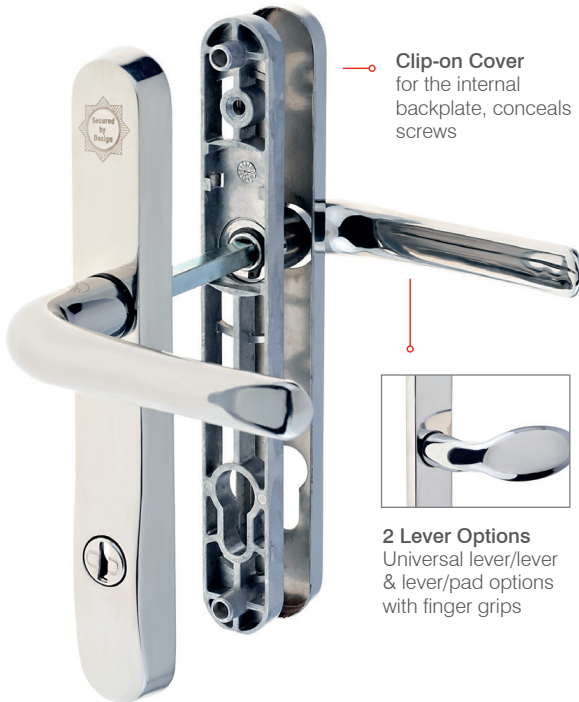

# SupaSecure™ Door Handle

Enhanced Security, Stainless Steel

## PRODUCT INFORMATION

Clip-on Cover for the internal backplate, conceals screws

2 Lever Options  
Universal lever/lever & lever/pad options with finger grips

The Supa™ Secure door handle is part of Mila's stainless steel range and has a raft of intelligent design features:

- Anti-grip chamfered backplate shoulders provide mole-grip resistance
- Cast steel backplate provides anti-jimmy resistance
- Anti-drill rotating disc shields the cylinder face from attack, preventing a drill bit from penetrating the cylinder
- Anti-snap integrated cylinder guard, visible within the raised backplate design, encases the cylinder to protect it from attack - no need for an anti-snap cylinder
- Stainless steel grade 304 as standard. Option of grade 316 marine grade stainless steel, suitable for coastal regions & areas of high pollution
- Independently tested at Exova to PAS 024: 2016, TS007: 2014 and A1: 2015
- Corrosion resistance - independently tested to 1000 hours salt spray (grade 316)
- Police Preferred Specification - Secured by Design accredited, SBD logo etched onto external backplate acts as a visual deterrent
- BSI 2 star Kitemark accredited - logo etched onto internal backplate for home-owner peace-of-mind
- To select the most suitable grade of stainless steel for your application please refer to our postcode finder on pages 393 - 400

# SupaSecure™ Door Handle

Enhanced Security, Stainless Steel

Door  
Handles