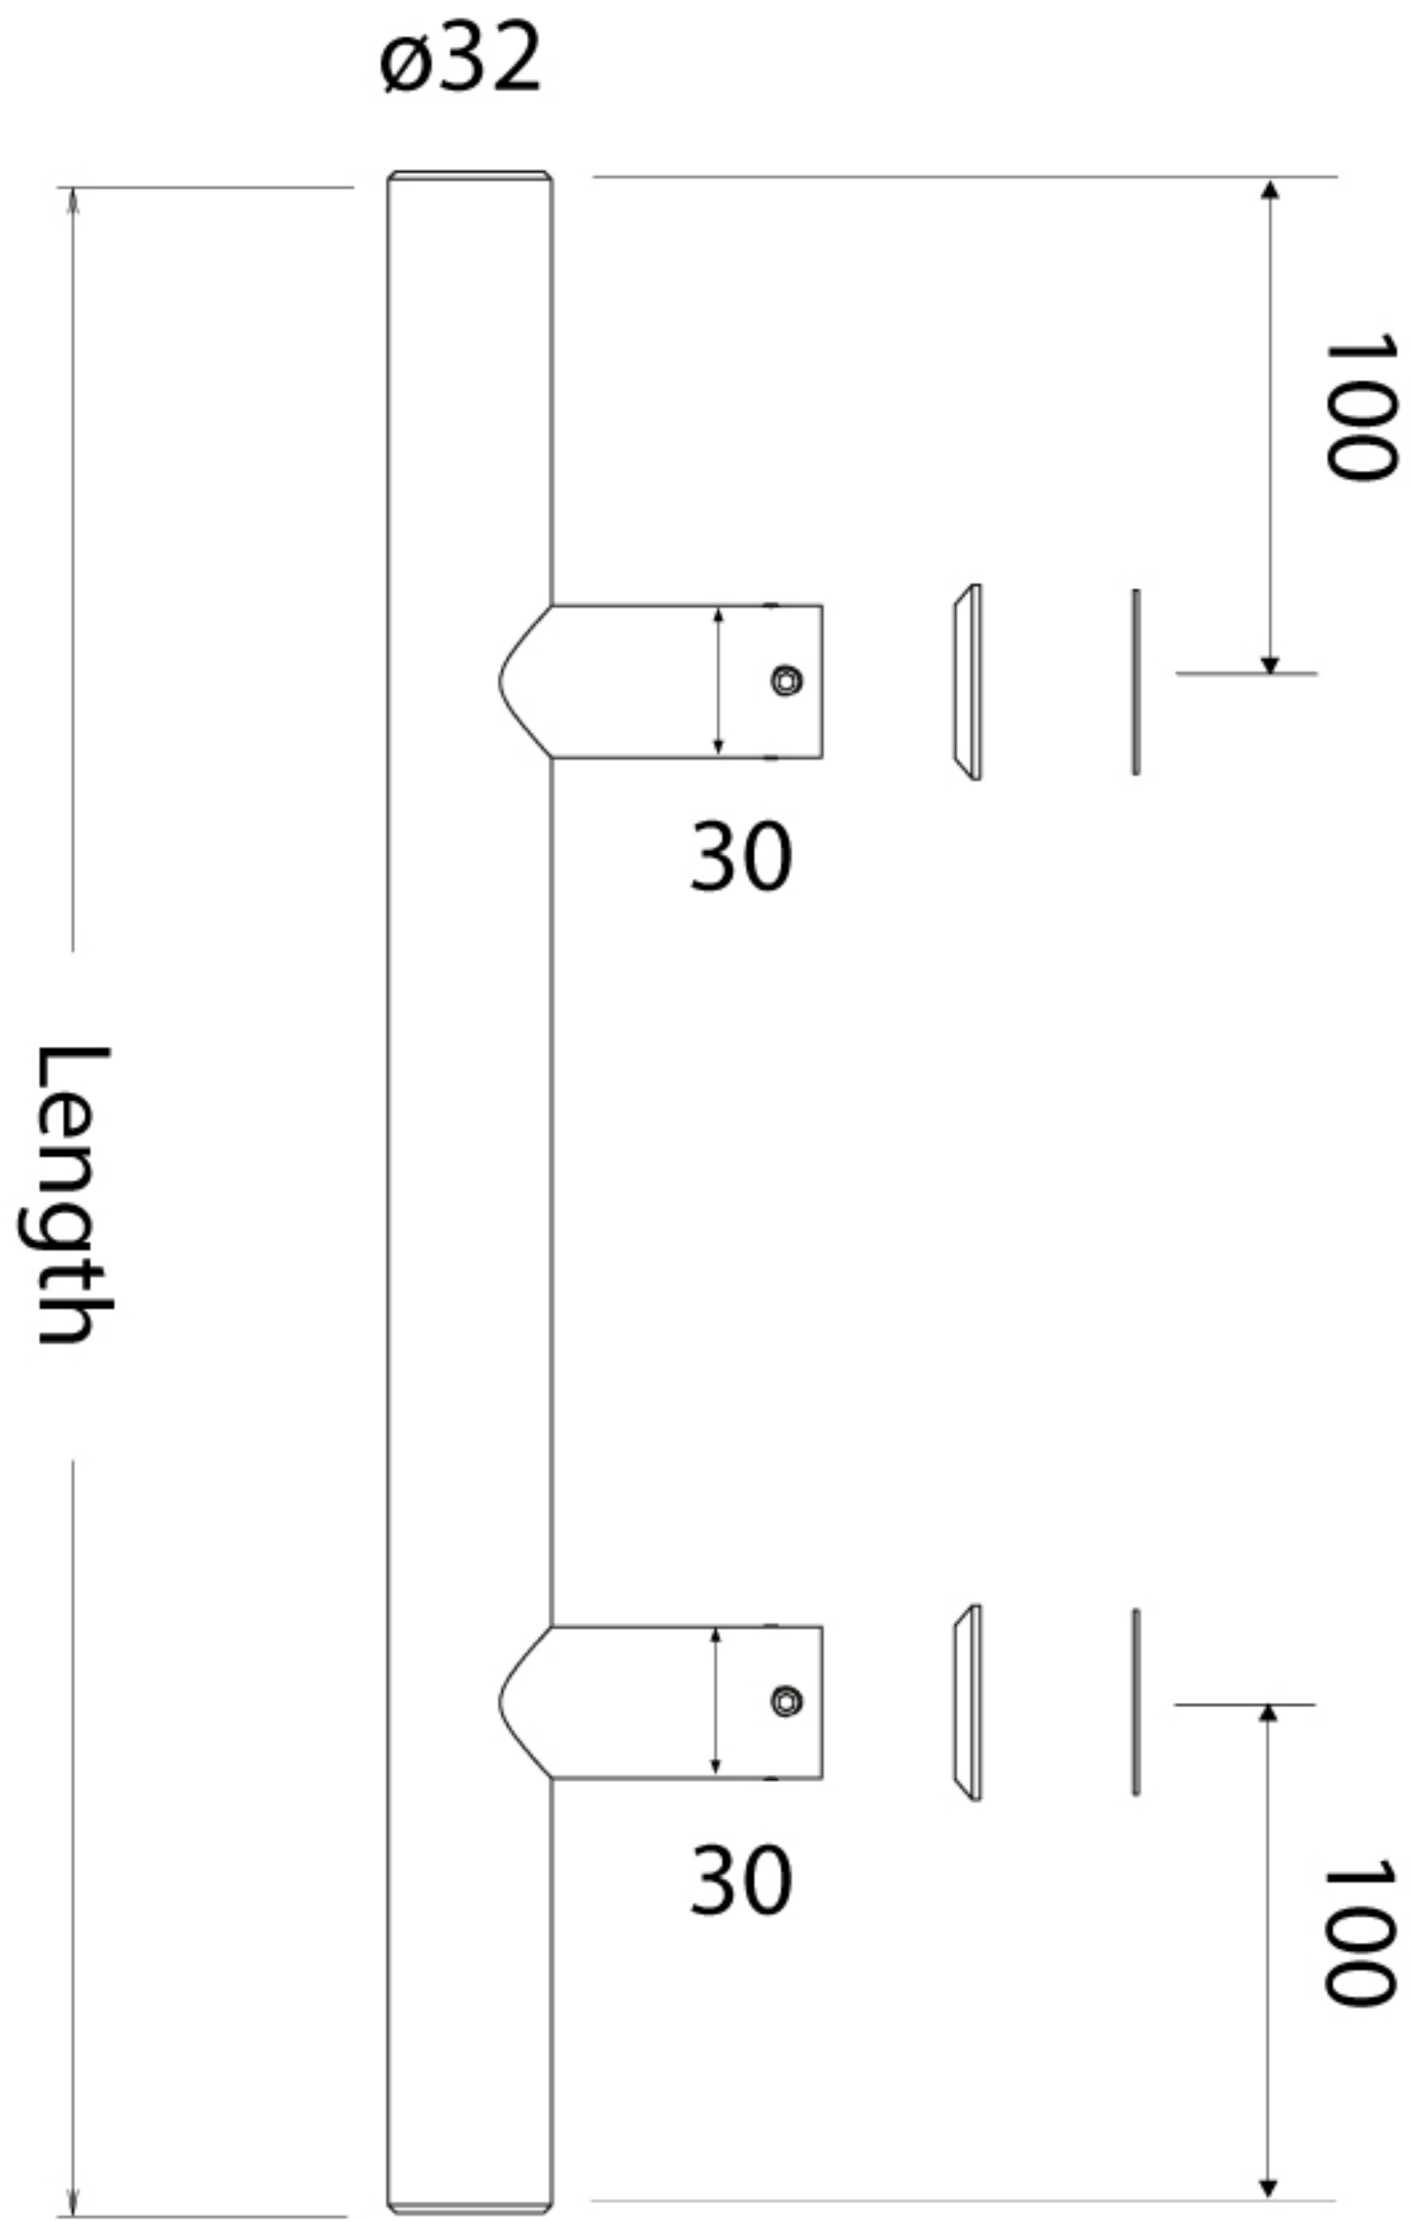

Inline

Lengths: 400, 600, 800,
1000 and 1200 (two fix)

Lengths: 1400, 1600 and
1800 (three fix)