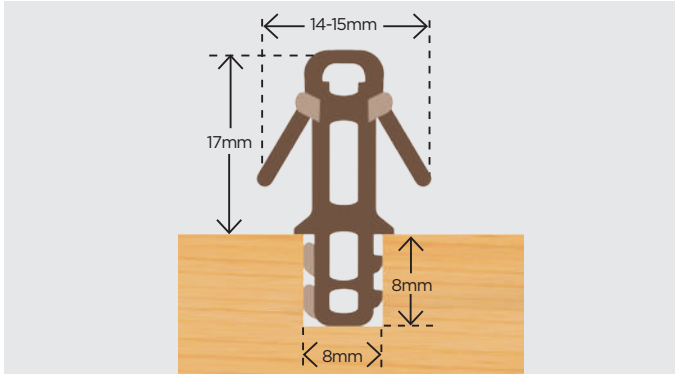

Parflip 12mm

Ref: 1.10.0180

Length - 3m

Available in brown, white & cream

Parflip 16mm

Ref: 1.10.0181

Length - 3m

Available in brown, white & pine

Partex

Ref: 1.10.0175

Length - 3m

Available in brown, white & cream

Partex c/w D-slot 4.8mm x 7.5mm

Ref: 1.10.0186

Length - 3m

Available in brown & white

Retaining Profile 10mm for Partex/Parflip

Ref: 1.10.0190

Length - 3m

Available in brown, white & cream

Meeting Rail Pile Carrier c/w 6.5mm Pile & Fin

Ref: 1.10.0425

Length - 3m

Available in brown & white