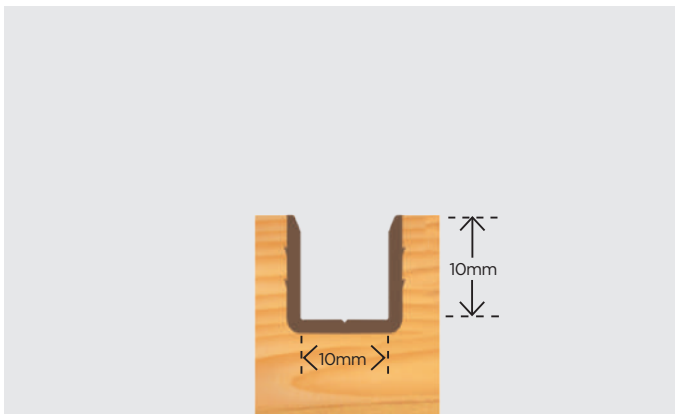

Partex

Ref: 1.10.0175

Length - 3m

Available in brown, white & cream

Partex c/w D-slot 4.8mm x 7.5mm

Ref: 1.10.0186

Length - 3m

Available in brown & white

Retaining Profile 10mm for Partex/Parflip

Ref: 1.10.0190

Length - 3m

Available in brown, white & cream

Meeting Rail Pile Carrier c/w 6.5mm Pile & Fin

Ref: 1.10.0425

Length - 3m

Available in brown & white