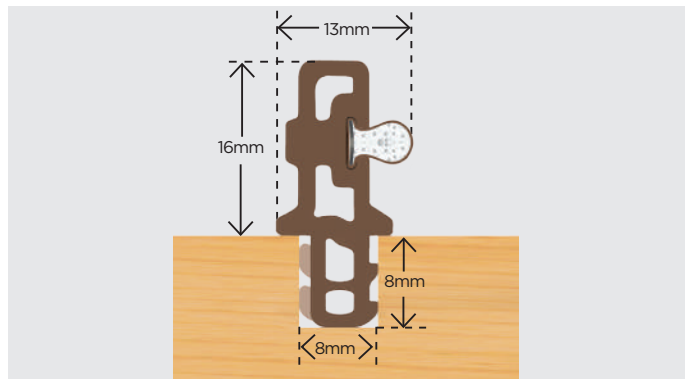

Partex

Ref: 1.10.0175

Length - 3m

Available in brown, white & cream

Partex c/w D-slot 4.8mm x 7.5mm

Ref: 1.10.0186

Length - 3m

Available in brown & white

Retaining Profile 10mm for Partex/Parflip

Ref: 1.10.0190

Length - 3m

Available in brown, white & cream

Meeting Rail Pile Carrier c/w 6.5mm Pile & Fin

Ref: 1.10.0425

Length - 3m

Available in brown & white