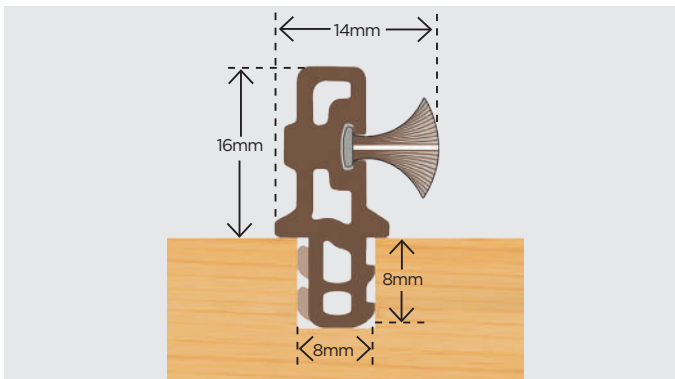

Parflip 12mm

Ref: 1.10.0180

Length - 3m

Available in brown, white & cream

Parflip 16mm

Ref: 1.10.0181

Length - 3m

Available in brown, white & pine

Partex

Ref: 1.10.0175

Length - 3m

Available in brown, white & cream

Partex c/w D-slot 4.8mm x 7.5mm

Ref: 1.10.0186

Length - 3m

Available in brown & white

Retaining Profile 10mm for Partex/Parflip

Ref: 1.10.0190

Length - 3m

Available in brown, white & cream

Meeting Rail Pile Carrier c/w 6.5mm Pile & Fin

Ref: 1.10.0425

Length - 3m

Available in brown & white