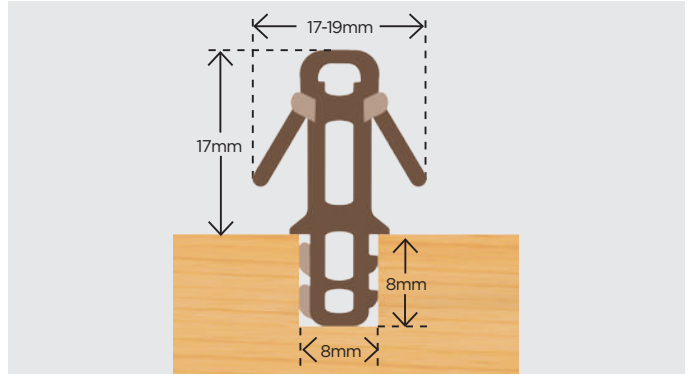

Parflip 12mm

Ref: 1.10.0180

Length - 3m

Available in brown, white & cream

Parflip 16mm

Ref: 1.10.0181

Length - 3m

Available in brown, white & pine

Partex

Ref: 1.10.0175

Length - 3m

Available in brown, white & cream

Partex c/w D-slot 4.8mm x 7.5mm

Ref: 1.10.0186

Length - 3m

Available in brown & white

Retaining Profile 10mm for Partex/Parflip

Ref: 1.10.0190

Length - 3m

Available in brown, white & cream

Meeting Rail Pile Carrier c/w 6.5mm Pile & Fin

Ref: 1.10.0425

Length - 3m

Available in brown & white