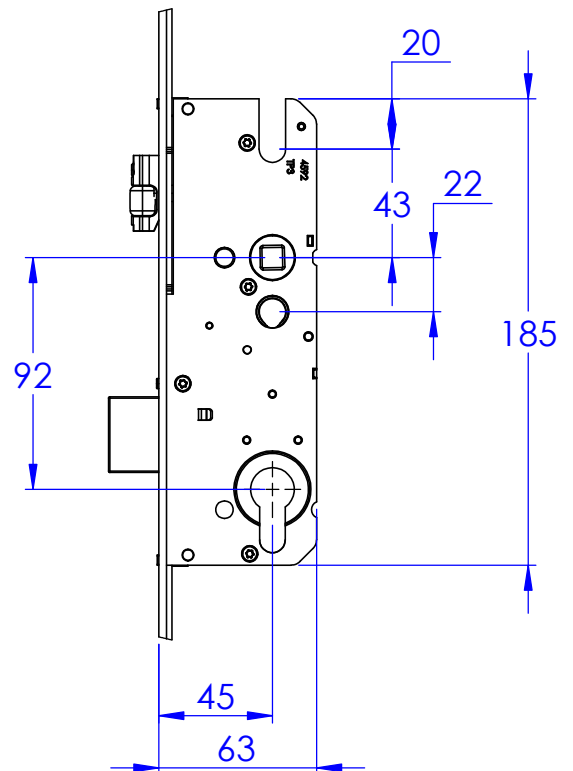

DETAIL A
SCALE 1 : 3

DETAIL B
SCALE 1 : 3

Materials:		<u>Unless Otherwise Stated</u>	
Finish:		Dimensions in mm.	
Drawn: TM		Scale: 1:12	
Date: 04/07/2022		Unspecified Tolerances:	
Used On:		> 0 - 30 TOL +/- 0.1 > 30 - 120 TOL +/- 0.15 > 120 - 315 TOL +/- 0.2 > 315 - 1000 TOL +/- 0.3 > 1000 - 2000 TOL +/- 0.5	

WINKHAUS

Winkhaus (U.K.) Ltd.
2950 Kettering Parkway
Kettering
Northants
NN15 6XZ
Tel: (01536) 316000
Fax: (01536) 416516

Sheet 1 of 1	Drawing Description:
	5101670 - STV-FR G20360-2 Interlocking stable door
Drawing Number:	
Global Description:	