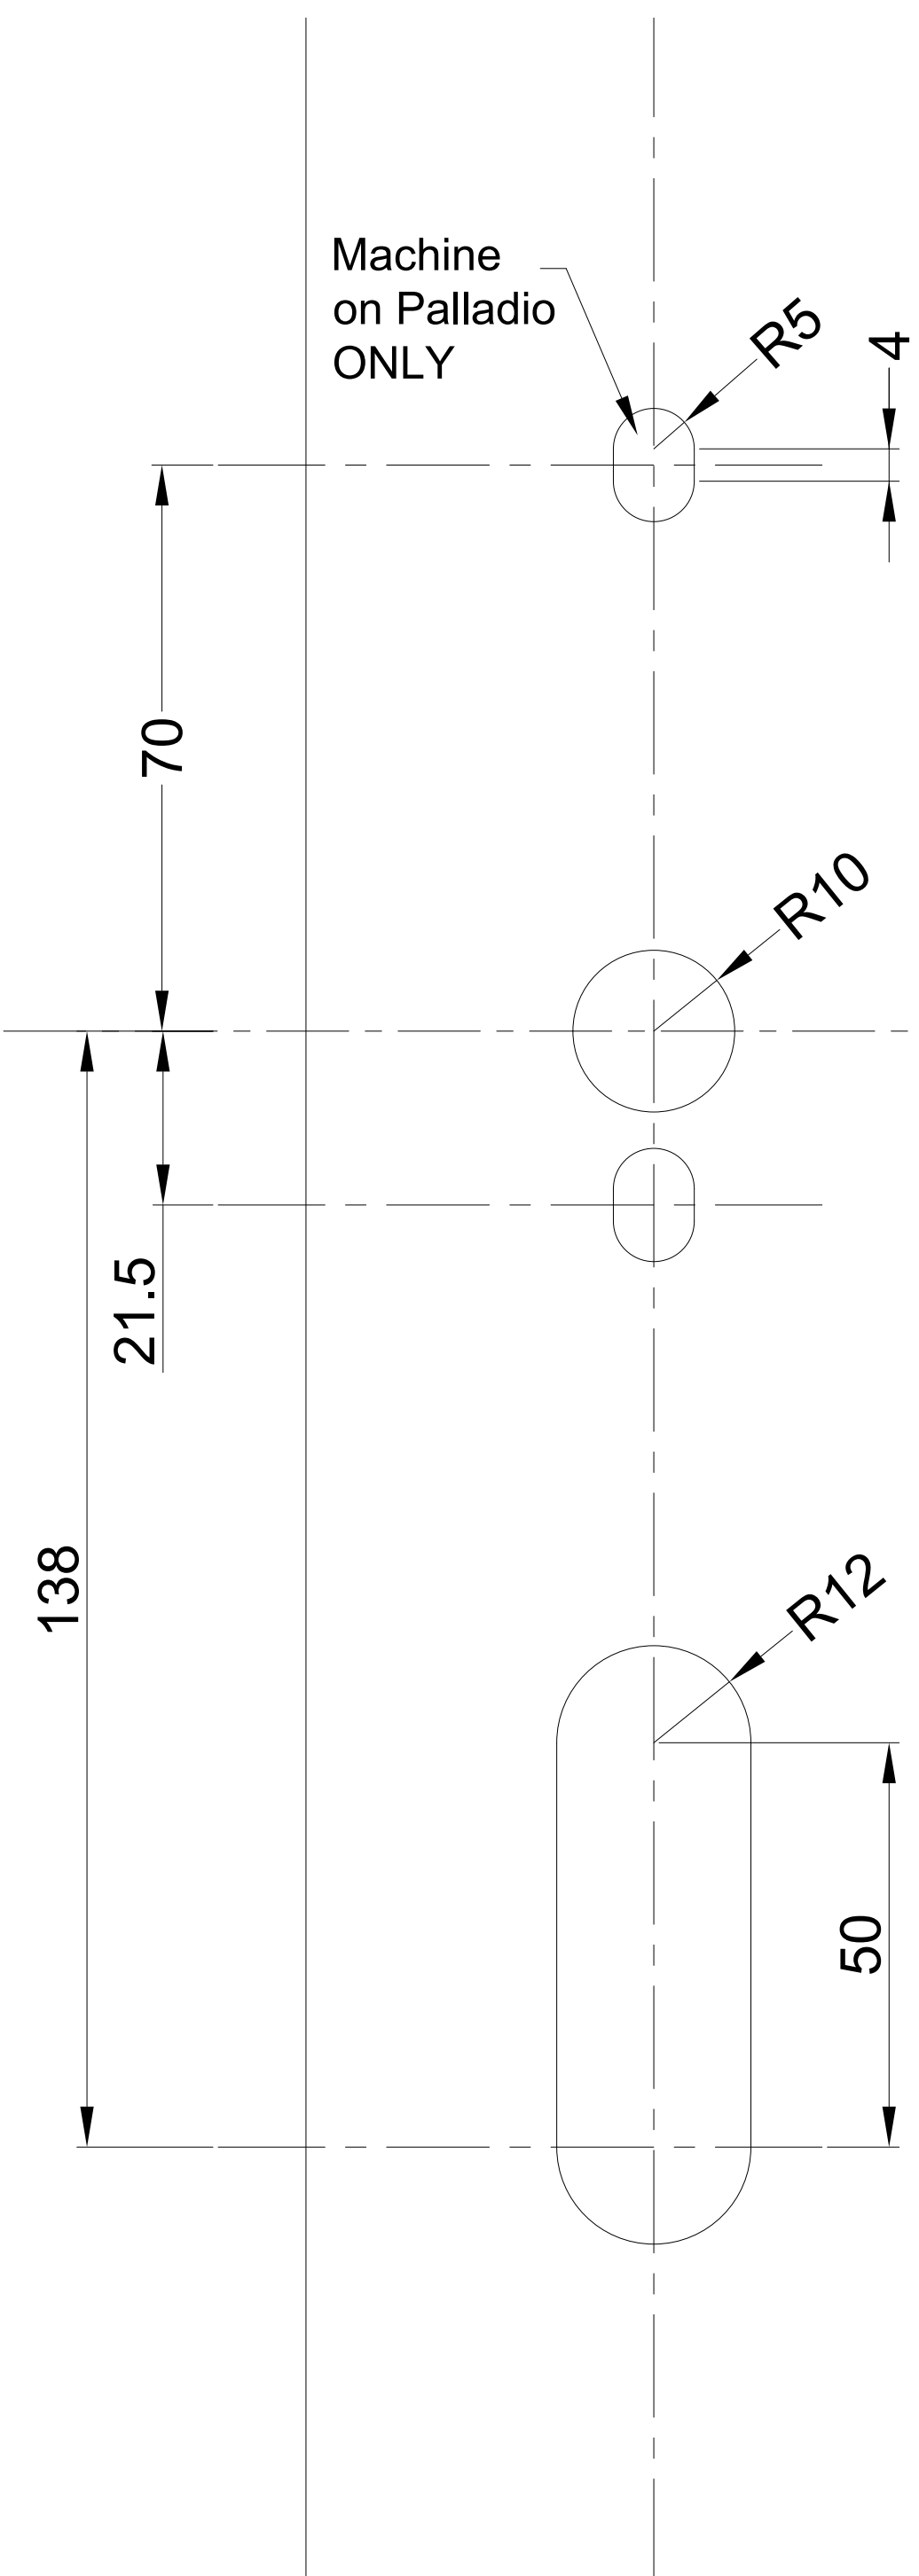

# FRAME

Keep Type	Centre line distance
F24-908	22mm
F24-912	28mm

Handle Prep using  
Armorshield

# SASH