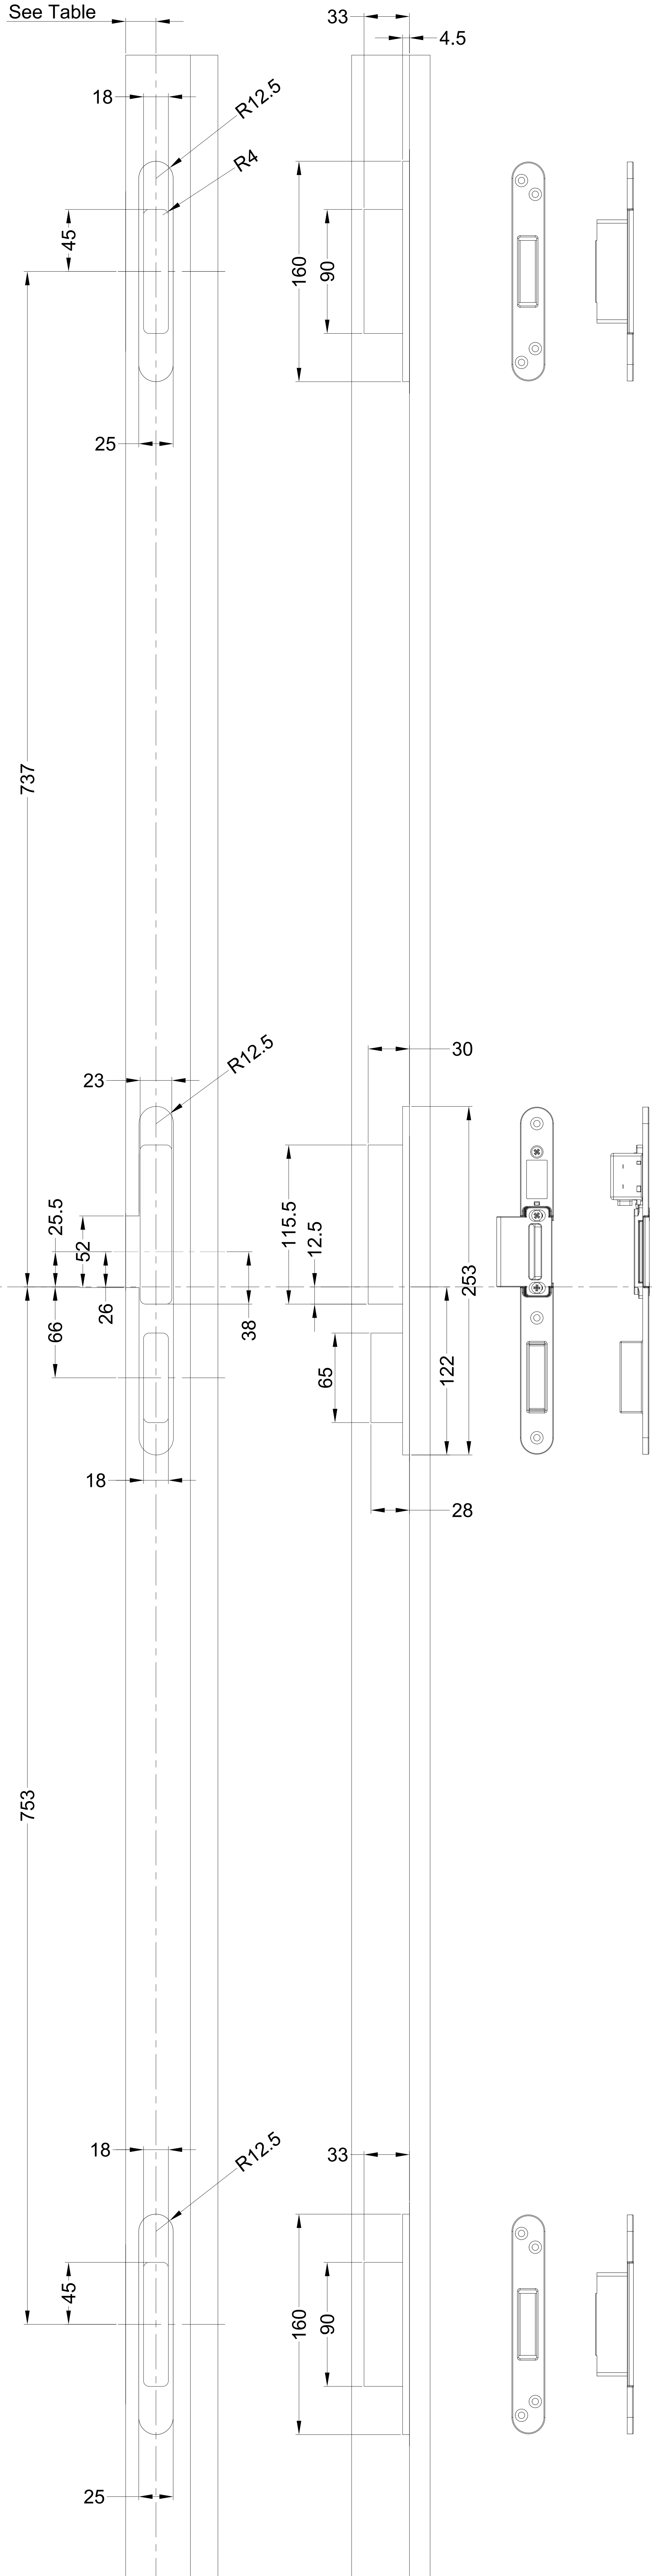

# FRAME

Keep Type	Centre line distance
F24-908	22mm
F24-912	28mm

Handle Prep using  
Armorshield

# SASH